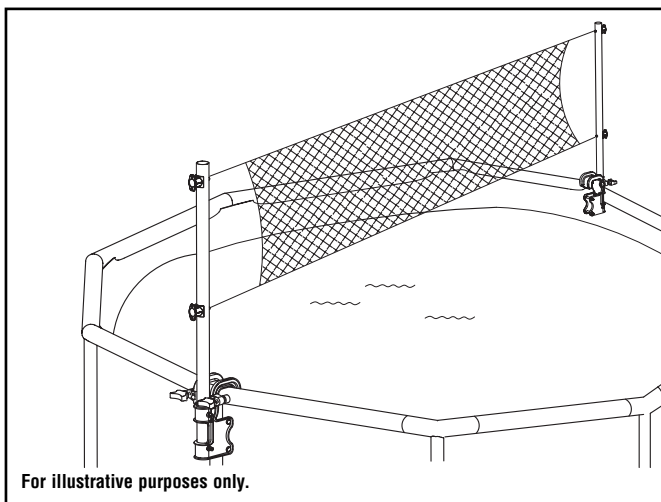

INTEX® OWNER'S MANUAL

Pool Volleyball Set for Intex® Round Metal Frame Pools

IMPORTANT SAFETY RULES

Read, Understand and Follow All Instructions Carefully Before Installing and Using this Product.

⚠ WARNING

- POOL AND POOL ACCESSORIES ARE TO BE ASSEMBLED AND DISASSEMBLED BY ADULTS ONLY.
- USE ONLY UNDER COMPETENT SUPERVISION.
- WHEN NOT IN USE REMOVE FROM THE POOL AND STORE IN A SAFE PLACE INDOORS.
- DO NOT USE DURING WINDY AND GUSTY DAYS.
- FOLLOW THESE RULES TO AVOID SERIOUS INJURY OR PROPERTY DAMAGE.
- USE ONLY MANUFACTURER SUPPLIED BALLS. PROFESSIONAL ATHLETIC BALLS ARE NOT RECOMMENDED.
- YOU MUST FIRST SET UP AND FILL THE POOL WITH WATER FOLLOWING THE POOL OWNER'S MANUAL BEFORE INSTALLING.
- DO NOT CLIMB, HANG, PULL, PUSH OR GRAB ANY PART OF THE STRUCTURE. THE STRUCTURE IS NOT DESIGNED TO SUPPORT USER BODY WEIGHT.
- REMOVE THE STRUCTURE BEFORE PLACING A POOL COVER OVER THE POOL.

ALWAYS FOLLOW ALL SAFETY RULES. CARELESSNESS, OR LACK OF ATTENTION, CAN HAVE SERIOUS CONSEQUENCES, SUCH AS PARALYSIS OR OTHER PERMANENT INJURIES.