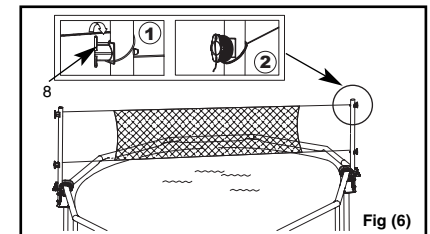

SAVE THESE INSTRUCTIONS