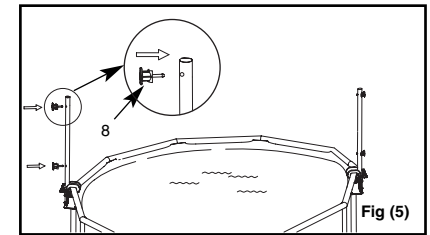

6. Attach one side of the Volleyball Net (9) starting from the top Volleyball Net Fastener (8) and then the bottom fastener. Loop the rope around the fastener (8) several times and secure the end of the rope to the two notches in the fastener. **NOTE:** Adjust the length of the rope to be looped around the fasteners depending on the size of the pool. Repeat this procedure for the other pole.