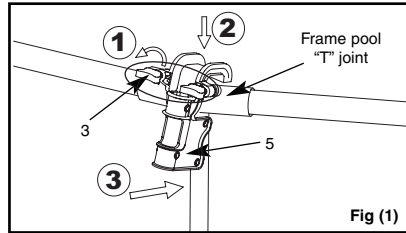

Set Up Instructions

IMPORTANT: Before proceeding to the next step ensure the pool is fully set up and filled with water following the pool owner's manual.

1. Fully open the two dovetail screws (3) and attach a pole bracket (5) to a circular metal frame pool "T JOINT". Make sure the pole bracket (5) is securely attached to the "T JOINT".