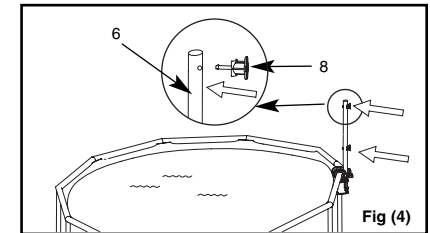

Set Up Instructions (cont.)

4. Attach two volleyball net fasteners (8) to the volleyball pole. Ensure the volleyball net fasteners (8) are facing outward.

5. Locate the opposite "T JOINT" of the circular metal frame pool and attach the second pole bracket (5) to the "T JOINT", repeat steps #1 to #4.