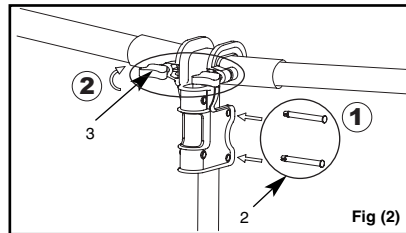

2. Secure the pole bracket (5) with two X-long pins (2) and tighten the twodovetail screws back using your fingers only. **NOTE:** Do not over tighten or use tool such as pliers.