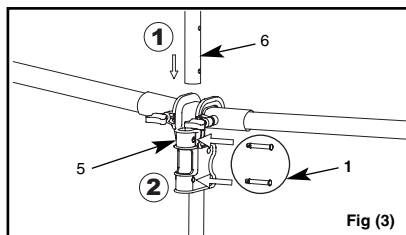

3. Insert the assembled volleyball pole into the pole bracket (5). Secure the pole to the bracket with long pins (1).